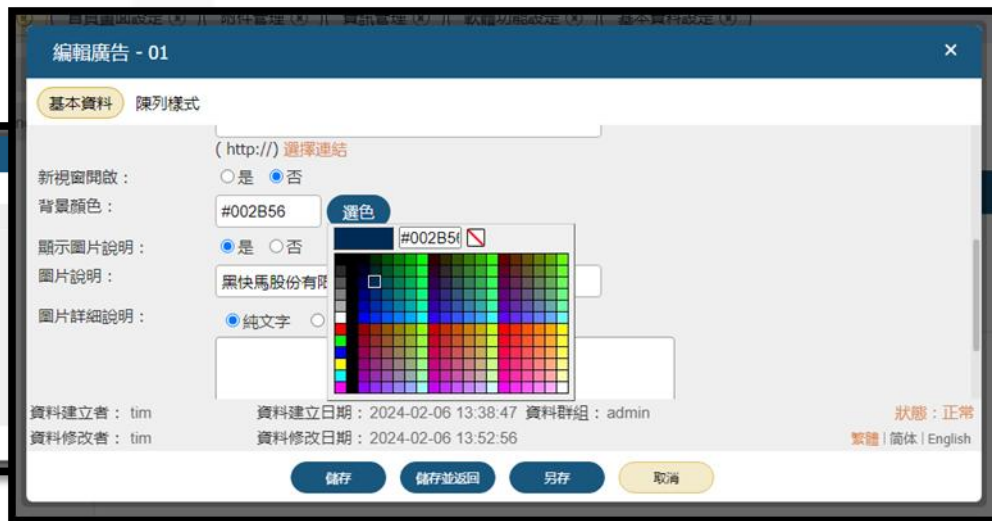

註：廣告模組圖片說明可依照網站需求從後臺設定文字背景色塊及文字呈現位置